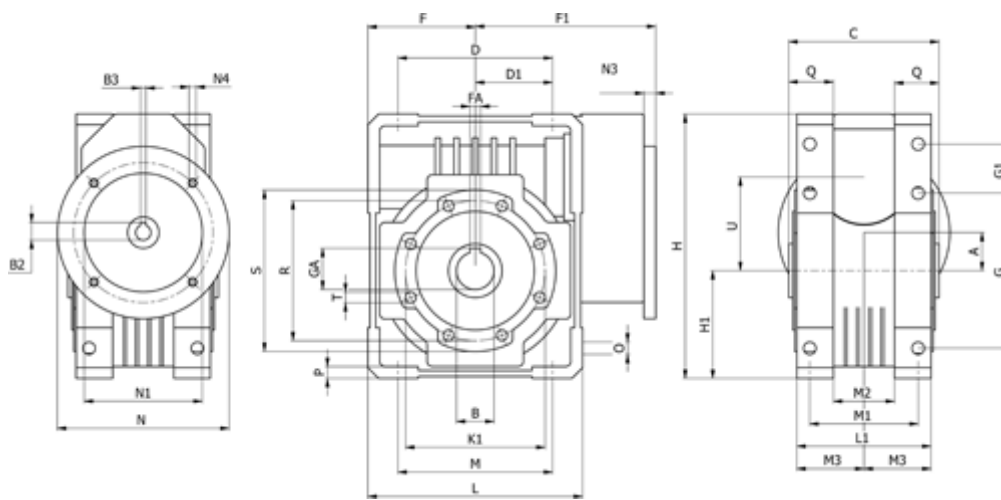

Data Sheet

Article number: 3921086022735
 Description: Worm gear
 WR 86-U-22,5-90B5, without lubrication

Measures

A = 86.90	F = 100	L = 200	N2 = 130	T = M10x18
B = 35	F1 = 180	L1 = 125	N3 = 12.0	U = 110
B1 E7 = 24	FA = 10	M = 144	N4 = M10x13	
B2 = 27.3	G = 144	M1 = 101	O = 11.5	
B3 H9 = 8	G1 = 45.5	M2 = 57	P = 11	
C = 140	GA = 38.3	M3 = 64.5	Q = 45	
D = 144.0	H = 245.5	N = 200	R = 130	
D1 = 72.0	H1 = 100.0	N1 = 165	S = 150	